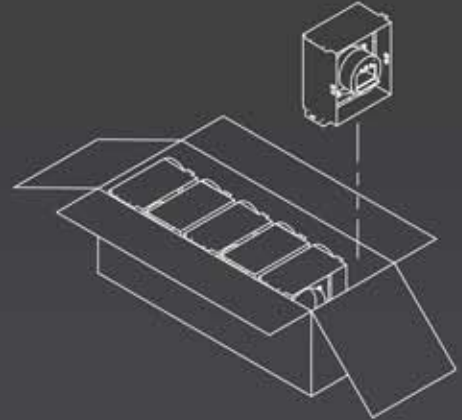

CSA
C US
CASE
QTY: 6

TERBFV50BA

› Housing and Duct Adapter

- 50 CFM / 3.5 SONE
- Galvanized steel housing
- Built-in mounting tabs
- Built-in junction box
- Molded 3" duct adapter
- CSA listed for damp location
- Operating Voltage 120V