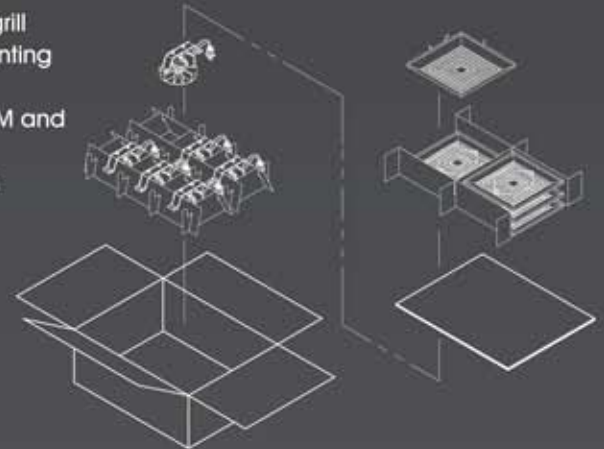

TERBFV50BB

› Grill and Motor

- 50 CFM/ 3.5 SONE
- Attractive molded off white grill
- Built in galvanized steel mounting bracket for a secure fit
- Independently tested for CFM and SONE rating
- CSA listed for damp location
- Operating Voltage 120V