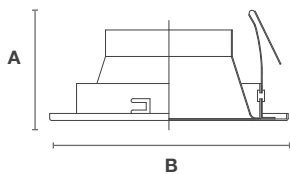

TM24C-BK/WH
Black Reflector/White Ring