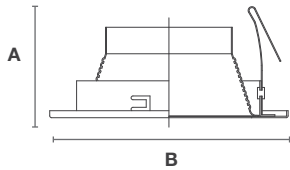

TAMLITE LIGHTING

CATALOG #	DATE
PROJECT	TYPE
PREPARED BY	

4" Incandescent Trims

For IC104(AT), DL104(R)

NOMINAL SIZE   **Height**   **Outer Diameter**
A : 1 3/4"   **B** : 4 15/16"
MOUNTING TYPE   Clip Mount

TM24B

4" Baffle Trim

IC & Non IC: BR/PAR20 - 50W Max.

TM24B-BK/BK
Black Baffle/Black Ring