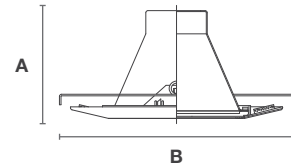

TAMLITE LIGHTING

6" Fluorescent Trims

For DLF6(R), ICF6A(R)

CATALOG #	DATE
PROJECT	TYPE
PREPARED BY	

TM17

6" Fresnel Glass Shower Trim

IC & Non-IC: TTT - 42W Max.

NOMINAL SIZE **Height** **Outer Diameter**

MOUNTING TYPE **A** : 4 1/16" **B** : 8 1/8"

SYMBOL : P Torsion Mount

Lexan Trim

TM17-WH

Clear Reflector/White Trim

TM17-SN

Clear Reflector/Satin Nickel Trim

TM17-MO

Clear Reflector/Mocha Trim

TM17P-WP

Clear Reflector/Plastic White Trim

TM17P-NR

No Reflector/Plastic White Trim

TM16

6" Drop Opal Glass Shower Trim

IC & Non-IC: TTT - 42W Max.

NOMINAL SIZE **Height** **Outer Diameter**

MOUNTING TYPE **A** : 4 1/16" **B** : 8 1/8"

Torsion Mount

TM16-WH

Clear Reflector/White Trim

TM16P-WH

Clear Reflector/Plastic White Trim

TM16P-NR