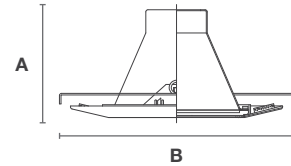

TM54C

6" Wall Wash with Reflector

IC & Non IC: TTT - 42W Max.

NOMINAL SIZE   **Height**   **Outer Diameter**

MOUNTING TYPE   **A** : 2 15/16"   **B** : 8 1/8"

Torsion Mount