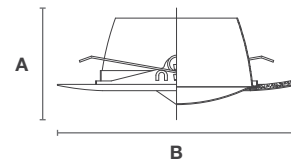

6" Fluorescent Trims

RECESSED DOWNLIGHTING