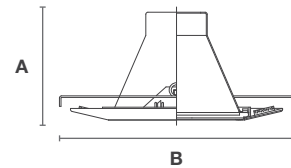

6" Incandescent Trims

RECESSED DOWNLIGHTING