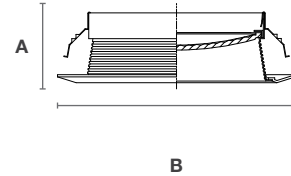

TAMLITE LIGHTING

6" Incandescent Trims

For IC206(R), 406(R), DL106(R), 406(R)

CATALOG #	DATE
PROJECT	TYPE
PREPARED BY	

TM43

6" Baffle with Albalite Lens

IC: A19 - 40W Max., Non IC: A19 - 60W Max.

NOMINAL SIZE Height **Outer Diameter**
A : 2 3/16" **B** : 7 9/16"
MOUNTING TYPE Clip Mount

TM43-WH/WR
White Baffle/Ring

TM43-BK/WR
Black Baffle/White Ring

TM44

6" Baffle with Prismatic Lens

IC: A19 - 40W Max., Non IC: A19 - 60W Max.

NOMINAL SIZE Height **Outer Diameter**
A : 2 3/16" **B** : 7 9/16"
MOUNTING TYPE Clip Mount

TM44-WH/WR
White Baffle/Ring

TM44-BK/WR
Black Baffle/ White Ring

TM102AWT

6" Wet Location Air Tight Shower Baffle (Self-flange)

PAR30 - 75W Max. / Outdoor Rated Lamp (ONLY)

NOMINAL SIZE Height **Outer Diameter**
A : 5 1/4" **B** : 7 3/8"
MOUNTING TYPE Torsion Mount
 *Not for shallow housings

TM102AWT-WH/WR
White Full Cone/Ring

TM102AWT-BK/WR
Black Full Cone/White Ring

TM13

6" Flat Frosted Shower Trim

IC: A19 - 40W Max., Non IC: A19 - 60W Max.

NOMINAL SIZE Height **Outer Diameter**
A : 4 1/16" **B** : 8 1/8"
MOUNTING TYPE Torsion Mount