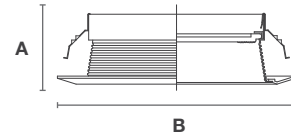

TAMLITE LIGHTING

6" Incandescent Trims

For IC206(R), 406(R), DL106(R), 406(R)

CATALOG #	DATE
PROJECT	TYPE
PREPARED BY	

TM43

6" Baffle with Albalite Lens

IC: A19 - 40W Max., Non IC: A19 - 60W Max.

NOMINAL SIZE Height **Outer Diameter**
A : 2 3/16" **B** : 7 9/16"
MOUNTING TYPE Clip Mount

TM43-WH/WR
White Baffle/Ring

TM43-BK/WR
Black Baffle/White Ring

TM44

6" Baffle with Prismatic Lens

IC: A19 - 40W Max., Non IC: A19 - 60W Max.

NOMINAL SIZE Height **Outer Diameter**
A : 2 3/16" **B** : 7 9/16"
MOUNTING TYPE Clip Mount

TM44-WH/WR
White Baffle/Ring

TM44-BK/WR
Black Baffle/ White Ring

TM102AWT

6" Wet Location Air Tight Shower Baffle (Self-flange)

PAR30 - 75W Max. / Outdoor Rated Lamp (ONLY)

NOMINAL SIZE Height **Outer Diameter**
A : 5 1/4" **B** : 7 3/8"
MOUNTING TYPE Torsion Mount
 *Not for shallow housings

TM102AWT-WH/WR
White Full Cone/Ring

TM102AWT-BK/WR
Black Full Cone/White Ring

TM13

6" Flat Frosted Shower Trim

IC: A19 - 40W Max., Non IC: A19 - 60W Max.

NOMINAL SIZE Height **Outer Diameter**
A : 4 1/16" **B** : 8 1/8"
MOUNTING TYPE Torsion Mount