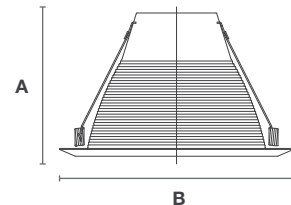

TM44-WH/WR
White Baffle/Ring

TM44-BK/WR
Black Baffle/ White Ring

TM102AWT

6" Wet Location Air Tight Shower Baffle (Self-flange)

PAR30 - 75W Max. / Outdoor Rated Lamp (ONLY)

NOMINAL SIZE Height **Outer Diameter**
A : 5 1/4" **B** : 7 3/8"
MOUNTING TYPE Torsion Mount
 *Not for shallow housings

TM102AWT-WH/WR
White Full Cone/Ring

TM102AWT-BK/WR
Black Full Cone/White Ring

TM13

6" Flat Frosted Shower Trim

IC: A19 - 40W Max., Non IC: A19 - 60W Max.

NOMINAL SIZE Height **Outer Diameter**
A : 4 1/16" **B** : 8 1/8"
MOUNTING TYPE Torsion Mount