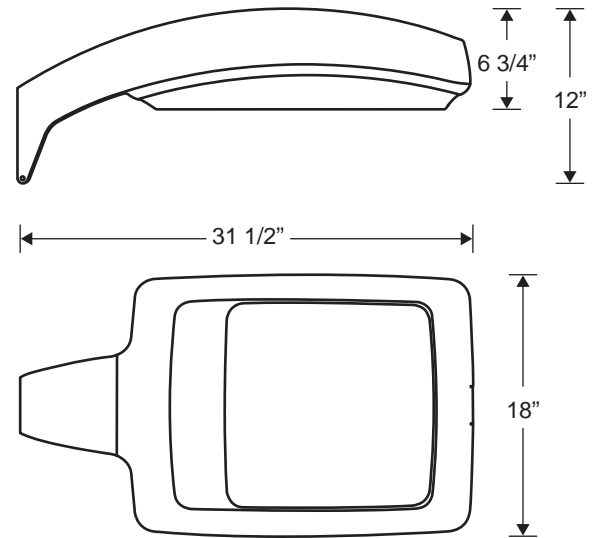

MOUNTING:

Wall mount with optional wall mount adapter (AR20WM)
Mounts directly to drilled square pole with hardware and gasket kit (included)
Mounts to drilled round pole with optional adapter (AR20RP)

AR 40

Aeroray Wall/Pole Mount

DIMENSIONS/MOUNTING DATA

Max. Weight: 45 LBS.

ORDERING INFORMATION

CATALOG#	DESCRIPTION	VOLTAGE	BALLAST
High Pressure Sodium			
AR40HPQ150L	150 WATT HPS	QUAD TAP	HX-HPF
AR40HPQ250L	250 WATT HPS	QUAD TAP	CWA
AR40HPE250L	250 WATT HPS	480	CWA
AR40HPQ400L	400 WATT HPS	QUAD TAP	CWA
AR40HPE400L	400 WATT HPS	480	CWA
Pulse Start Metal Halide			
AR40PQ250L	250 WATT PSMH	QUAD TAP	CWA
AR40PE250L	250 WATT PSMH	480	CWA
AR40PQ320L	320 WATT PSMH	QUAD TAP	CWA
AR40PE320L	320 WATT PSMH	480	CWA
AR40PQ350L	350 WATT PSMH	QUAD TAP	CWA
AR40PE350L	350 WATT PSMH	480	CWA
AR40PQ400L	400 WATT PSMH	QUAD TAP	CWA
AR40PE400L	400 WATT PSMH	480	CWA
Lamp included			
Square pole mounting hardware included			
For factory installed photocell socket add "PC" to end of partcode when ordering (photocell not included)			