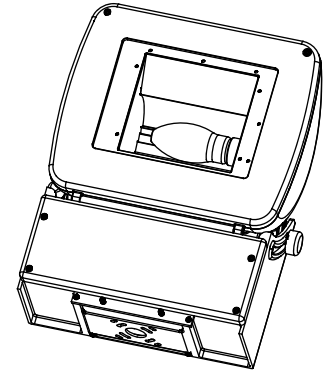

REFLECTOR:

Forward Throw, Cutoff, Type 5

LENS:

Tempered glass lens

SOCKET:

Porcelain 5KV pulse rated mogul base socket with nickel-plated screw shell

MOUNTING:

Easy-hang wall mount bracket included. Tenon mount pole arms available.

ELECTRICAL:

High Pressure Sodium: 150W to 400W
Pulse Start: 250W to 400W

LISTING & RATINGS:

CSA: Listed for wet locations

WARRANTY:

Guaranteed for one year against mechanical defects in manufacture

*** SPECIFICATIONS SUBJECT TO CHANGE WITHOUT NOTICE***

ORDERING INFORMATION

CATALOG#	DESCRIPTION	VOLTAGE	BALLAST
High Pressure Sodium			
AN40HPQ150L	150 WATT HPS	QUAD TAP	HX-HPF
AN40HPQ250L	250 WATT HPS	QUAD TAP	CWA
AN40HPE250L	250 WATT HPS	480	CWA
AN40HPQ400L	400 WATT HPS	QUAD TAP	CWA
AN40HPE400L	400 WATT HPS	480	CWA
Pulse Start Metal Halide			
AN40PQ250L	250 WATT PSMH	QUAD TAP	CWA
AN40PE250L	250 WATT PSMH	480	CWA
AN40PQ320L	320 WATT PSMH	QUAD TAP	CWA
AN40PE320L	320 WATT PSMH	480	CWA
AN40PQ350L	350 WATT PSMH	QUAD TAP	CWA
AN40PE350L	350 WATT PSMH	480	CWA
AN40PQ400L	400 WATT PSMH	QUAD TAP	CWA
AN40PE400L	400 WATT PSMH	480	CWA
Lamp included			
Wall mount bracket included			
AVAILABLE OPTICS	ADD TO THE END OF PART CODE		
Forward Throw	FT		
Type 5	T5		
Cutoff	CO		

Catalog Number
Notes
Job/Title

AN 40

Angle Light Wall/Pole Mount