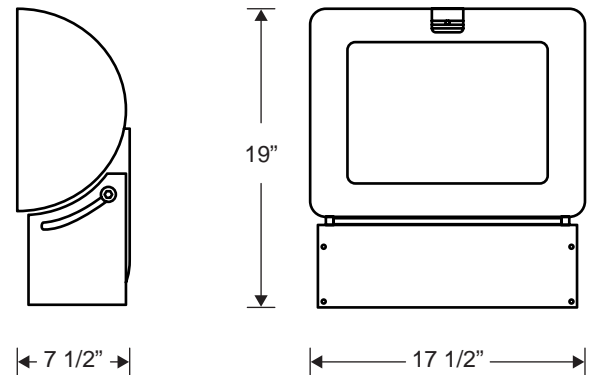

### DIMENSIONS/MOUNTING DATA

Max. Weight: 45 LBS.