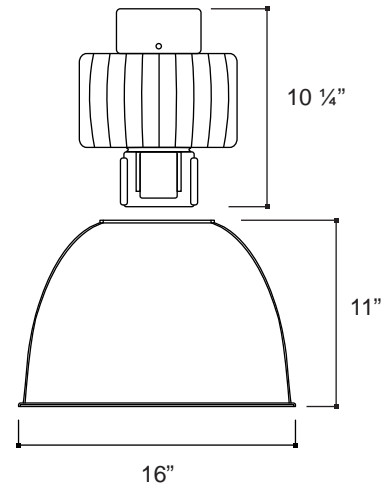

REFLECTOR:

16" aluminum with four keyhole slots for easy mounting

LENS:

Standard: None

Optional: Acrylic drop lens (ALL HPS, Pulse Start 250W only)

Flat glass lens (ALL HPS, PSMH)

SOCKET:

Porcelain 5KV pulse/open rated mogul base socket with nickel-plated screw shell

WARRANTY:

Guaranteed for one year against mechanical defects in manufacture

*** SPECIFICATIONS SUBJECT TO CHANGE WITHOUT NOTICE***

ACCESSORIES

CATALOG#	DESCRIPTION
HBSWVLSQ	3/4" PENDANT SWIVEL SQUARE BOX PLATE
HBSWVLRND	3/4" PENDANT SWIVEL ROUND BOX PLATE
HBHOOK	HIGH BAY HOOK (INCLUDED WITH FIXTURE)
BAYLKACC6	ACRYLIC LENS KIT
BAYLKGL16	GLASS LENS KIT
HBSC10	10' ADJUSTABLE HIGH BAY SAFETY CABLE
CORD120KT	36" 120V CORD, NEMA L5-15P PLUG
CORD250KT	36" 250V CORD, NEMA L6-15P PLUG
CORD277KT	36" 277V CORD, NEMA L7-15P PLUG
HBWG16AL ¹	WIRE GUARD

¹ CANNOT BE USED WITH ACRYLIC DROP LENS

HB

16" Aluminum High Bay

DIMENSIONS/MOUNTING DATA

Max. Weight: 24 LBS.

ORDERING INFORMATION

HB	P	Q	400	L	AL6	GL	277	R
SERIES		VOLTAGE		LAMP		LENS		RESTRIKE
HB: HIGH BAY		E: 480V Q: 120/208/240/277V		BLANK: NO LAMP L: LAMP INCLUDED (OPEN RATED) ALL MH MODELS		BLANK: NO LENS DL: ACRYLIC DROP LENS AVAIL. ALL HPS MODELS & 250W PS MH ONLY GL: GLASS LENS ALL HPS & PSMH		BLANK: NO QUARTZ RESTRIKE R: 150W QUARTZ RESTRIKE WITH TIMED MODULE AND LAMP
	SOURCE		WATTAGE		REFLECTOR		CORD KIT	
	HP: HIGH PRESSURE SODIUM P: PULSE START METAL HALIDE		HIGH PRESSURE SODIUM 250 400 PULSE START METAL HALIDE 250 320 350 400		16" DIAMETER ALUMINUM REFLECTOR		BLANK: NO CORD 120: 3' 120V CORD W/L5-15P PLUG 250: 3' 250V CORD W/L6-15P PLUG 277: 3' 277V CORD W/L7-15P PLUG	