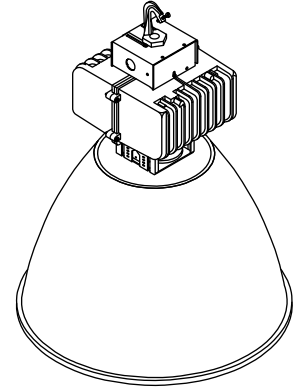

REFLECTOR:

16" aluminum with four keyhole slots for easy mounting

LENS:

Standard: None

Optional: Acrylic drop lens (ALL HPS, Pulse Start 250W only)

Flat glass lens (ALL HPS, PSMH)

SOCKET:

Porcelain 5KV pulse/open rated mogul base socket with nickel-plated screw shell

MOUNTING:

Mount with included malleable hook or pendant mount with swivel type box plates (HBSWVLRND or HBSWVLSQ) sold separately, downrod to be provided by others

ELECTRICAL:

High Pressure Sodium: 250W to 400W

WARRANTY:

Guaranteed for one year against mechanical defects in manufacture

*** SPECIFICATIONS SUBJECT TO CHANGE WITHOUT NOTICE***

ACCESSORIES

CATALOG#	DESCRIPTION
HBSWVLSQ	3/4" PENDANT SWIVEL SQUARE BOX PLATE
HBSWVLRND	3/4" PENDANT SWIVEL ROUND BOX PLATE
HBHOOK	HIGH BAY HOOK (INCLUDED WITH FIXTURE)
BAYLKACC6	ACRYLIC LENS KIT
BAYLKGL16	GLASS LENS KIT
HBSC10	10' ADJUSTABLE HIGH BAY SAFETY CABLE
CORD120KT	36" 120V CORD, NEMA L5-15P PLUG
CORD250KT	36" 250V CORD, NEMA L6-15P PLUG
CORD277KT	36" 277V CORD, NEMA L7-15P PLUG
HBWG16AL ¹	WIRE GUARD

¹ CANNOT BE USED WITH ACRYLIC DROP LENS

HB

16" Aluminum High Bay

DIMENSIONS/MOUNTING DATA

Max. Weight: 24 LBS.

ORDERING INFORMATION

HB	P	Q	400	L	AL6	GL	277	R
SERIES		VOLTAGE		LAMP		LENS		RESTRIKE
HB: HIGH BAY		E: 480V Q: 120/208/240/277V		BLANK: NO LAMP L: LAMP INCLUDED (OPEN RATED) ALL MH MODELS		BLANK: NO LENS DL: ACRYLIC DROP LENS AVAIL. ALL HPS MODELS & 250W PS MH ONLY GL: GLASS LENS ALL HPS & PSMH		BLANK: NO QUARTZ RESTRIKE R: 150W QUARTZ RESTRIKE WITH TIMED MODULE AND LAMP
	SOURCE		WATTAGE		REFLECTOR		CORD KIT	
	HP: HIGH PRESSURE SODIUM P: PULSE START METAL HALIDE		HIGH PRESSURE SODIUM 250 400 PULSE START METAL HALIDE 250 320 350 400		16" DIAMETER ALUMINUM REFLECTOR		BLANK: NO CORD 120: 3' 120V CORD W/L5-15P PLUG 250: 3' 250V CORD W/L6-15P PLUG 277: 3' 277V CORD W/L7-15P PLUG	