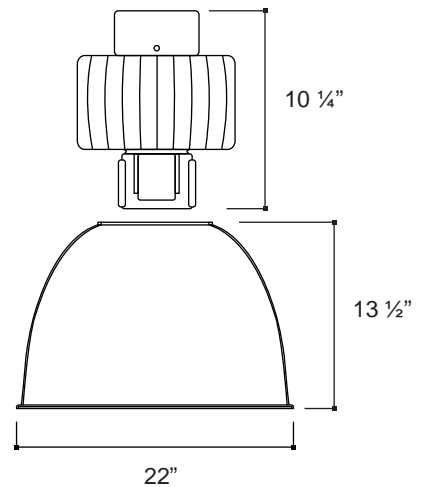

REFRACTOR:

22" acrylic

LENS:

Standard: None
Optional: Acrylic drop lens

SOCKET:

Porcelain 5KV pulse/open rated mogul base socket with nickel-plated screw shell

MOUNTING:

Mount with included malleable hook or pendant mount with swivel type box plates (HBSWVLRND or HBSWVLSQ) sold separately, downrod to be provided by others

LISTING & RATINGS:

CSA: Listed for dry locations

WARRANTY:

Guaranteed for one year against mechanical defects in manufacture

*** SPECIFICATIONS SUBJECT TO CHANGE WITHOUT NOTICE***

ACCESSORIES

CATALOG#	DESCRIPTION
HBSWVLSQ	3/4" PENDANT SWIVEL SQUARE BOX PLATE
HBSWVLRND	3/4" PENDANT SWIVEL ROUND BOX PLATE
HBHOOK	HIGH BAY HOOK (INCLUDED WITH FIXTURE)
BAYLKACC2	ACRYLIC LENS KIT
HBSC10	10' ADJUSTABLE HIGH BAY SAFETY CABLE
CORD120KT	36" 120V CORD, NEMA L5-15P PLUG
CORD250KT	36", 250V CORD, NEMA L6-15P PLUG
CORD277KT	36", 277V CORD, NEMA L7-15P PLUG
HBWG22AL ¹	22" WIRE GUARD

¹ CANNOT BE USED WITH ACRYLIC DROP LENS

DIMENSIONS/MOUNTING DATA

Max. Weight: 29 LBS.

ORDERING INFORMATION

HB	P	Q	400	L	AC2	DL	277	R
SERIES		VOLTAGE		LAMP		LENS		RESTRIKE
HB: HIGH BAY		E: 480V Q: 120/208/240/277V		BLANK: NO LAMP L: LAMP INCLUDED (OPEN RATED) ALL MH MODELS		BLANK: NO LENS DL: ACRYLIC DROP LENS		BLANK: NO QUARTZ RESTRIKE R: 150W QUARTZ RESTRIKE WITH TIMED MODULE AND LAMP
	SOURCE		WATTAGE		REFRACTOR		CORD KIT	
	HP: HIGH PRESSURE SODIUM P: PULSE START METAL HALIDE		HIGH PRESSURE SODIUM 250 400 PULSE START METAL HALIDE 250 320 350 400		22" DIAMETER ACRYLIC REFRACTOR		BLANK: NO CORD 120: 3' 120V CORD W/L5-15P PLUG 250: 3' 250V CORD W/L6-15P PLUG 277: 3' 277V CORD W/L7-15P PLUG	