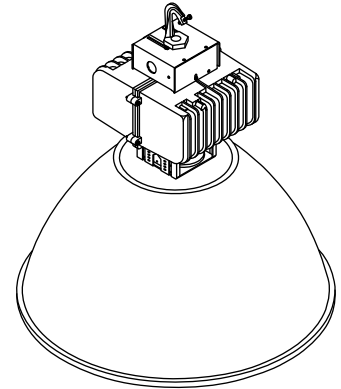

REFLECTOR:

22" aluminum reflector with four keyhole slots for easy assembly

LENS:

Standard: None
Optional: Acrylic drop lens or flat glass lens

SOCKET:

Porcelain 5KV pulse/open rated mogul base socket with nickel-plated screw shell

MOUNTING:

Mount with included malleable hook or pendant mount with swivel type box plates (HBSWVLRND or HBSWVLSQ) sold separately, downrod to be provided by others

ELECTRICAL:

High Pressure Sodium: 250W to 400W
Pulse Start: 250W to 400W
Optional quartz restrike available, includes timed module, bracket with socket, and 150W quartz lamp (add "R" to end of part code)

LISTING & RATINGS:

CSA: Listed for dry locations

WARRANTY:

Guaranteed for one year against mechanical defects in manufacture

*** SPECIFICATIONS SUBJECT TO CHANGE WITHOUT NOTICE***

ACCESSORIES

CATALOG#	DESCRIPTION
HBSWVLSQ	3/4" PENDANT SWIVEL SQUARE BOX PLATE
HBSWVLRND	3/4" PENDANT SWIVEL ROUND BOX PLATE
HBHOOK	HIGH BAY HOOK (INCLUDED WITH FIXTURE)
BAYLKACC6	ACRYLIC LENS KIT
BAYLKGL16	GLASS LENS KIT
HBSC10	10' ADJUSTABLE HIGH BAY SAFETY CABLE
CORD120KT	36" 120V CORD, NEMA L5-15P PLUG
CORD250KT	36" 250V CORD, NEMA L6-15P PLUG
CORD277KT	36" 277V CORD, NEMA L7-15P PLUG
HBWG16AL¹	WIRE GUARD

¹ CANNOT BE USED WITH ACRYLIC DROP LENS

HB

22" Aluminum High Bay