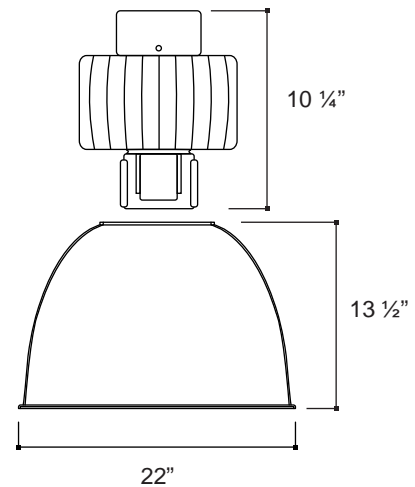

DIMENSIONS/MOUNTING DATA

Max. Weight: 25 LBS.

ORDERING INFORMATION

HB	P	Q	400	L	AL2	DL	277	R
SERIES		VOLTAGE		LAMP		LENS		RESTRIKE
HB: HIGH BAY		E: 480V Q: 120/208/240/277V		BLANK: NO LAMP L: LAMP INCLUDED (OPEN RATED) ALL MH MODELS		BLANK: NO LENS DL: ACRYLIC DROP LENS GL: GLASS LENS		BLANK: NO QUARTZ RESTRIKE R: 150W QUARTZ RESTRIKE WITH TIMED MODULE AND LAMP
	SOURCE		WATTAGE		REFLECTOR		CORD KIT	
	HP: HIGH PRESSURE SODIUM P: PULSE START METAL HALIDE		HIGH PRESSURE SODIUM 250 400 PULSE START METAL HALIDE 250 320 350 400		22" DIAMETER ALUMINUM REFLECTOR		BLANK: NO CORD 120: 3' 120V CORD W/L5-15P PLUG 250: 3' 250V CORD W/L6-15P PLUG 277: 3' 277V CORD W/L7-15P PLUG