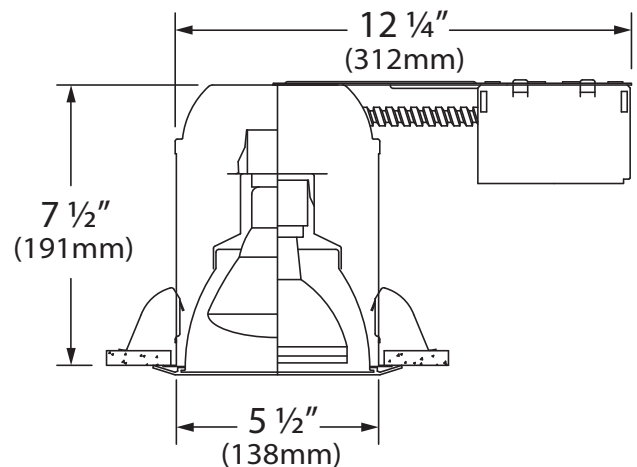

HOUSING/MOUNTING FRAME:

The IC205R housing for remodel application where back side of ceiling is not accessible. Installs through an opening in the ceiling from below. Secured in place by factory installed remodel springs. 7 1/2" height allows to use in 2" x 8" joist construction.

LAMPING/SOCKET:

75W Max., 120V (Lamp wattage based on trim). Adjustable socket mounting plate for proper positioning of different lamp types.

JUNCTION BOX:

J-box is listed for through-branch circuit wiring (5)11/16" knockouts, and (4) knockouts with Romex cable lamp. Ground wire is provided.

IC205R

5" IC Type Housing for Remodel Line Voltage

SPECIFICATIONS

5 3/4"
Ceiling cut-out

ORDERING INFORMATION

IC205R

Sample Part Code: IC205R

SERIES