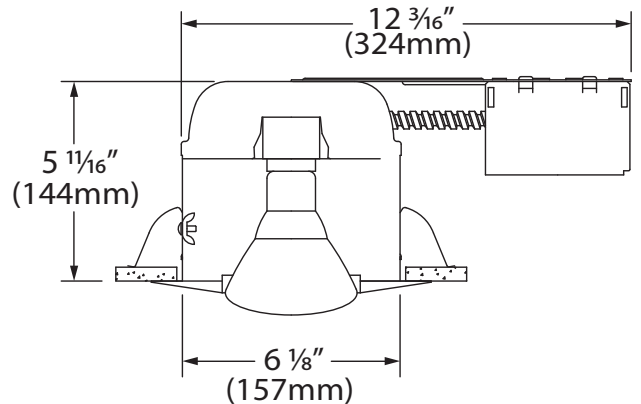

HOUSING/MOUNTING FRAME:

The IC406R housing for remodel application where back side of ceiling is not accessible Installs through an opening in the ceiling from below. Secured in place by factory installed remodel springs. The 5½" height allows to use in 2" x 6" joist construction.

LAMPING/SOCKET:

75W Max., 120V (Lamp wattage based on trim). Adjustable socket mounting plate for proper positioning of different lamp types.

JUNCTION BOX:

J-box is listed for through-branch circuit wiring (5)11/16" knockouts, and (4) knockouts with Romex cable lamp. Ground wire is provided.

IC406R

6" IC Type Shallow Housing for Remodel Line Voltage

SPECIFICATIONS

6 3/8"
Ceiling cut-out

ORDERING INFORMATION

IC406R

Sample Part Code: IC406R

SERIES