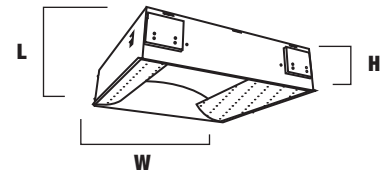

ID-Side Series - 2' x 2' & 2' x 4'

Dimensions 2'x2'

Length: 23-3/4"
Width: 23-3/4"
Depth: 6"

Dimensions 2'x4'

Length: 47-3/4"
Width: 23-3/4"
Depth: 6"

ORDERING INFORMATION - ID SIDE SERIES 2' X 2' & 2' X 4'