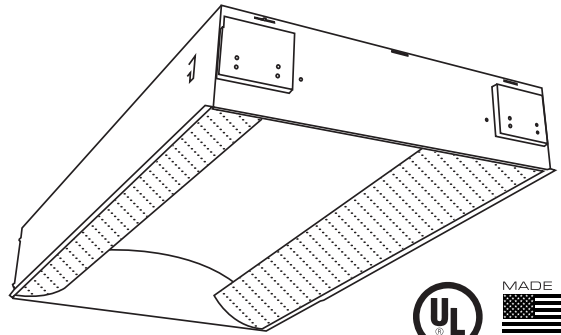

Catalog Number	
Notes	Type

FEATURES & SPECIFICATIONS

DESCRIPTION

Premium grade recessed troffer dish with a side basket provides direct/indirect light with modern styling and high visual comfort. For use in commercial and industrial buildings where low glare, high quality, design and ease of installation are required.

CONSTRUCTION

The ID series fixtures are painted after fabrication in a soft matte white finish. Indirect reflector is precision formed and contoured to provide soft indirect illumination while maintaining high efficiency and wide uniform lighting distribution. Die-formed steel baskets are perforated for direct illumination with a translucent opal white acrylic overlay diffuser for visual comfort. Perforated baskets flex over mounting studs on housing for easy installation and re-lamping. Wiring access plate and knockouts are provided on back of housing for flexible conduit attachment. Holes are provided for mounting support to building structure.

LISTING

Fixtures are UL Listed and suitable for damp locations.

WARRANTY

Guaranteed for one year against mechanical defects in manufacture.

SPECIFICATIONS SUBJECT TO CHANGE WITHOUT NOTICE

Indirect Side Basket Troffer

ID-Side Series - 2' x 2' & 2' x 4'

Dimensions 2'x2'

Length: 23-3/4"
Width: 23-3/4"
Depth: 6"

Dimensions 2'x4'

Length: 47-3/4"
Width: 23-3/4"
Depth: 6"

ORDERING INFORMATION - ID SIDE SERIES 2' X 2' & 2' X 4'