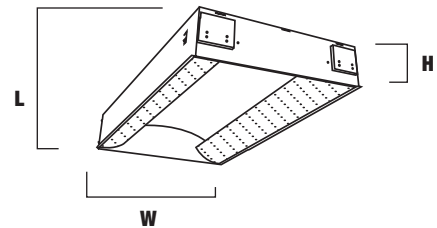

ID-Side Series - 2' x 2' & 2' x 4'

Dimensions 2'x2'

Length: 23-3/4"
Width: 23-3/4"
Depth: 6"

Dimensions 2'x4'

Length: 47-3/4"
Width: 23-3/4"
Depth: 6"

ORDERING INFORMATION - ID SIDE SERIES 2' X 2' & 2' X 4'