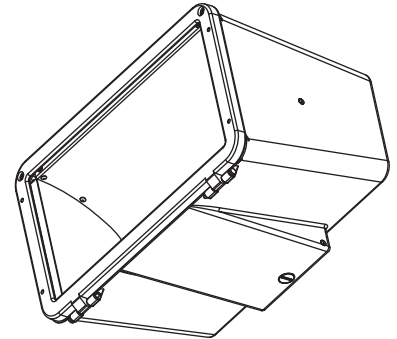

TAMLITE LIGHTING

660 NW Peacock Blvd. Port St. Lucie, FL 34986
tel: (772) 878-4944 or on the web at www.tamliteusa.com

SPECIFICATION & FEATURES

HOUSING:

Die-cast aluminum housing and hinged front frame, externally accessible wiring compartment, textured architectural bronze powdercoat finish over a chromate conversion coating.

REFLECTOR:

Aluminum reflector

LENS:

Tempered flat clear glass lens

SOCKET:

Porcelain 5KV pulse rated mogul base socket with nickel-plated screw shell

MOUNTING:

Includes stamped steel narrow trunion. Optional large mounting yoke (**IFBWide**) or adjustable die-cast slipfitter (**LFSW**) with angle indicators available.

ELECTRICAL:

High Pressure Sodium: 150W TO 400W
Metal Halide: 150W
Pulse Start: 250W to 400W

LISTING & RATINGS:

CSA: Listed for wet locations

WARRANTY:

Guaranteed for one year against mechanical defects in manufacture

*** SPECIFICATIONS SUBJECT TO CHANGE WITHOUT NOTICE***

ORDERING INFORMATION

MOUNTING OPTIONS

* Optional adjustable slipfitter for tenon mounting. Add "SW" in mounting box when ordering.

Comes Standard

Order Separately

Catalog Number

Notes

Job/Title

IF

Intermediate Flood

DIMENSIONS/MOUNTING DATA

Max. Weight: 30 LBS.

ACCESSORIES

CATALOG#	DESCRIPTION
IF DOOR	DOOR & GLASS ASSEMBLY
IF2PTF	2-3/8" POLE TOP FITTER
IFBNARROW	TRUNION BRACKET (COMES STANDARD)
IFBWide	WIDE TRUNION BRACKET
IFGS KIT	GLARE SHILED KIT
IFLG KIT	POLYCARBONATE GUARD KIT
IFWG KIT	WIRE GUARD KIT