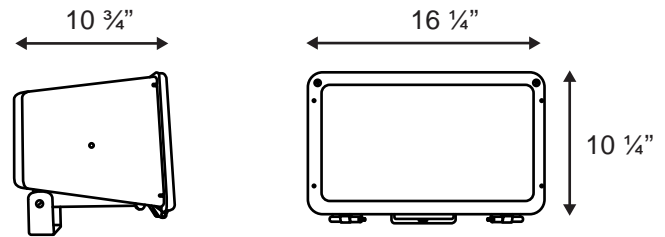

DIMENSIONS/MOUNTING DATA

Max. Weight: 30 LBS.

ACCESSORIES

CATALOG#	DESCRIPTION
IF DOOR	DOOR & GLASS ASSEMBLY
IF2PTF	2-3/8" POLE TOP FITTER
IFBNARROW	TRUNION BRACKET (COMES STANDARD)
IFBWide	WIDE TRUNION BRACKET
IFGS KIT	GLARE SHILED KIT
IFLG KIT	POLYCARBONATE GUARD KIT
IFWG KIT	WIRE GUARD KIT