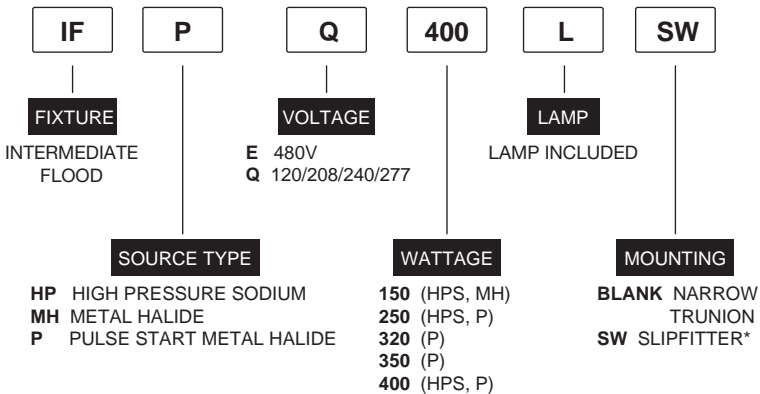

REFLECTOR:

Aluminum reflector

LENS:

Tempered flat clear glass lens

SOCKET:

Porcelain 5KV pulse rated mogul base socket with nickel-plated screw shell

MOUNTING:

Includes stamped steel narrow trunion. Optional large mounting yoke (**IFBWide**) or adjustable die-cast slipfitter (**LFSW**) with angle indicators available.

*** SPECIFICATIONS SUBJECT TO CHANGE WITHOUT NOTICE***

ORDERING INFORMATION

MOUNTING OPTIONS

TENON MOUNT SWIVEL(LFSW)*

* Optional adjustable slipfitter for tenon mounting. Add "SW" in mounting box when ordering.