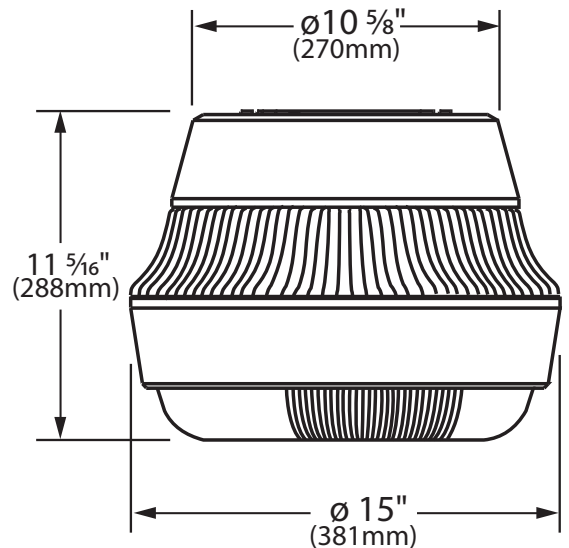

LENS:

Clear ribbed polycarbonate lens.

MOUNTING:

Optional cast aluminum mounting plate mounts directly over a 4" recessed outlet box or use 1/2" surface mount conduit connection.

ILLUMINATION:

Long life, energy saving CREE LEDs, Color temperature - 4700K, low junction temperature (Tj) for long life, low lumen depreciation, Low starting temp -30°C., Lumens per LED - Approx. 90-95.

SOURCE / WATTAGE:

LED: 36 Watt
 IC current controlled LED circuits

LED'S meet LM80 requirements photometric available on request

LISTING & RATINGS:

UL: Listed for wet locations.

WARRANTY:

Guaranteed for 3 year against mechanical defects in manufacturing.

*** SPECIFICATIONS SUBJECT TO CHANGE WITHOUT NOTICE***

DIMENSIONS DATA

ORDERING INFORMATION

CATALOG#	DESCRIPTION	VOLTAGE	INPUT POWER
LCRLED36W	36 WATT LED	120-277VAC	48 WATTS