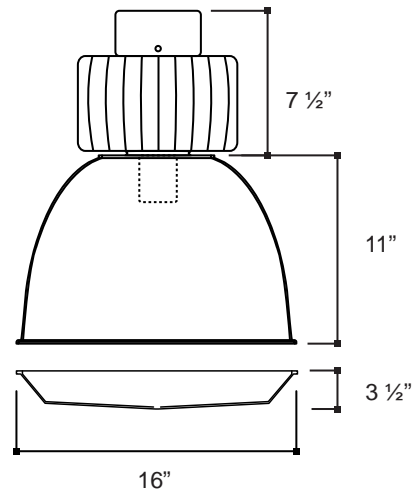

REFRACTOR:

16" acrylic

LENS:

16" acrylic drop lens

SOCKET:

Porcelain 5KV pulse rated mogul base socket with nickel-plated screw shell

MOUNTING:

Mount with included malleable hook or optional swivel pendant mounts (**HBSWVLRND** or **HBSWVLSQ**) sold separately, downrod to be provided by others

CSA: Listed for dry locations

WARRANTY:

Guaranteed for one year against mechanical defects in manufacture

*** SPECIFICATIONS SUBJECT TO CHANGE WITHOUT NOTICE***

ACCESSORIES

CATALOG#	DESCRIPTION
HBSWVLSQ	3/4" PENDANT SWIVEL SQUARE BOX PLATE
HBSWVLRND	3/4" PENDANT SWIVEL ROUND BOX PLATE
HBHOOK	HIGH BAY HOOK (INCLUDED WITH FIXTURE)
HBSC10	10' ADJUSTABLE SAFETY CABLE
CORD120KT	36" 120V CORD, NEMA L5-15P PLUG
CORD250KT	36" 250V CORD, NEMA L6-15P PLUG
CORD277KT	36" 277V CORD, NEMA L7-15P PLUG

LB

16" Acrylic Low Bay

DIMENSIONS/MOUNTING DATA

Max. Weight: 25 LBS.

ORDERING INFORMATION

LB	P	Q	250	L	AC6	277	R
SERIES		VOLTAGE		LAMP		CORD KIT	
LB: LOW BAY		E: 480V Q: 120/208/240/277V		BLANK: NO LAMP L: LAMP INCLUDED		BLANK: NO CORD 120: 3' 120V CORD W/L5-15P PLUG 250: 3' 250V CORD W/L6-15P PLUG 277: 3' 277V CORD W/L7-15P PLUG	
	SOURCE		WATTAGE		REFRACTOR		RESTRIKE
	HP: HIGH PRESSURE SODIUM P: PULSE START METAL HALIDE		HIGH PRESSURE SODIUM 250 400 PULSE START METAL HALIDE 250		16" DIAMETER ACRYLIC REFRACTOR		BLANK: NO QUARTZ RESTRIKE R: 150W QUARTZ RESTRIKE WITH TIMED MODULE AND LAMP