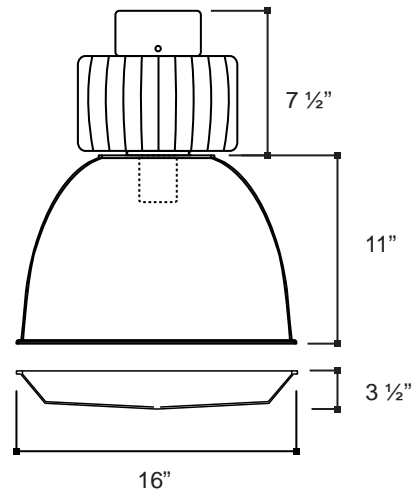

REFLECTOR:

16" white powdercoated aluminum with four keyhole slots for easy mounting

LENS:

16" acrylic drop lens: (250W to 400W HPS and 250W PSMH)
16" flat glass lens: (320W to 400W PSMH)

SOCKET:

Porcelain 5KV pulse rated mogul base socket with nickel-plated screw shell

MOUNTING:

Mount with included malleable hook or optional swivel pendant mounts (**HBSWVLRND** or **HBSWVLSQ**) sold separately, downrod to be provided by others

ELECTRICAL:

High Pressure Sodium: 250W to 400W
Pulse Start: 250W to 400W
Optional quartz restrike available, includes timed module, bracket with socket, and 150W quartz lamp (add "R" to end of part code)

LISTING & RATINGS:

CSA: Listed for dry locations

WARRANTY:

Guaranteed for one year against mechanical defects in manufacture

*** SPECIFICATIONS SUBJECT TO CHANGE WITHOUT NOTICE***

ACCESSORIES

CATALOG#	DESCRIPTION
HBSWVLSQ	PENDANT SWIVEL, 3/4" PIPE, SQUARE PLATE
HBSWVLRND	PENDANT SWIVEL, 3/4" PIPE, ROUND PLATE
HBHOOK	HIGH BAY HOOK
HBHOOKSN	HIGH BAY HOOK SNAP
HBSC	39" HIGH BAY SAFETY CABLE
CORD120KT	36" 120V CORD, STRAIN RELIEF, NEMA L5-15P PLUG
CORD250KT	36", 250V CORD, STRAIN RELIEF, NEMA L6-15P PLUG
CORD277KT	36", 277V CORD, STRAIN RELIEF, NEMA L7-15P PLUG
HBWG16AL¹	WIRE GUARD

¹ CANNOT BE USED WITH ACRYLIC DROP LENS

DIMENSIONS/MOUNTING DATA

LB

16" Aluminum Low Bay

Max. Weight: 25 LBS.

ORDERING INFORMATION

LB	P	Q	250	L	AL6	277	R
SERIES		VOLTAGE		LAMP		CORD KIT	
LB: LOW BAY		E: 480V Q: 120/208/240/277V		BLANK: NO LAMP L: LAMP INCLUDED		BLANK: NO CORD 120: 3' 120V CORD W/L5-15P PLUG 250: 3' 250V CORD W/L6-15P PLUG 277: 3' 277V CORD W/L7-15P PLUG	
	SOURCE		WATTAGE	REFLECTOR			RESTRICKE
	HP: HIGH PRESSURE SODIUM P: PULSE START METAL HALIDE		HIGH PRESSURE SODIUM 250 400 PULSE START METAL HALIDE 250 320 350 400	16" DIAMETER ALUMINUM REFLECTOR			BLANK: NO QUARTZ RESTRICKE R: 150W QUARTZ RESTRICKE WITH TIMED MODULE AND LAMP