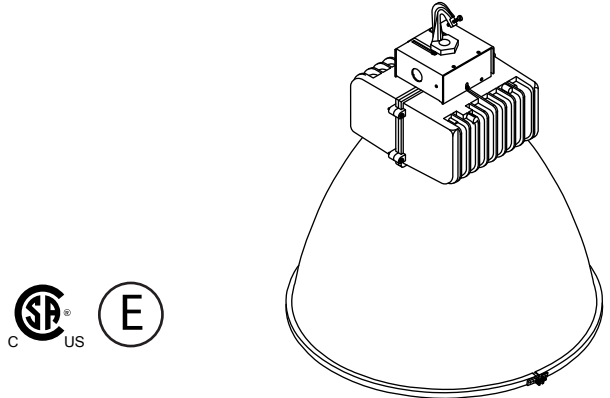

REFLECTOR:

16" white powdercoated aluminum with four keyhole slots for easy mounting

LENS:

16" acrylic drop lens: (250W to 400W HPS and 250W PSMH)
16" flat glass lens: (320W to 400W PSMH)

SOCKET:

Porcelain 5KV pulse rated mogul base socket with nickel-plated screw shell

MOUNTING:

Mount with included malleable hook or optional swivel pendant mounts (**HBSWVLRND** or **HBSWVLSQ**) sold separately, downrod to be provided by others

ELECTRICAL:

High Pressure Sodium: 250W to 400W
Pulse Start: 250W to 400W
Optional quartz restrike available, includes timed module, bracket with socket, and 150W quartz lamp (add "R" to end of part code)

LISTING & RATINGS:

CSA: Listed for dry locations

WARRANTY:

Guaranteed for one year against mechanical defects in manufacture

*** SPECIFICATIONS SUBJECT TO CHANGE WITHOUT NOTICE***

ACCESSORIES

CATALOG#	DESCRIPTION
HBSWVLSQ	PENDANT SWIVEL, 3/4" PIPE, SQUARE PLATE
HBSWVLRND	PENDANT SWIVEL, 3/4" PIPE, ROUND PLATE
HBHOOK	HIGH BAY HOOK
HBHOOKSN	HIGH BAY HOOK SNAP
HBSC	39" HIGH BAY SAFETY CABLE
CORD120KT	36" 120V CORD, STRAIN RELIEF, NEMA L5-15P PLUG
CORD250KT	36", 250V CORD, STRAIN RELIEF, NEMA L6-15P PLUG
CORD277KT	36", 277V CORD, STRAIN RELIEF, NEMA L7-15P PLUG
HBWG16AL¹	WIRE GUARD

¹ CANNOT BE USED WITH ACRYLIC DROP LENS

DIMENSIONS/MOUNTING DATA

LB

16" Aluminum Low Bay

Max. Weight: 25 LBS.

ORDERING INFORMATION

LB	P	Q	250	L	AL6	277	R
SERIES		VOLTAGE		LAMP		CORD KIT	
LB: LOW BAY		E: 480V Q: 120/208/240/277V		BLANK: NO LAMP L: LAMP INCLUDED		BLANK: NO CORD 120: 3' 120V CORD W/L5-15P PLUG 250: 3' 250V CORD W/L6-15P PLUG 277: 3' 277V CORD W/L7-15P PLUG	
	SOURCE		WATTAGE	REFLECTOR			RESTRICKE
	HP: HIGH PRESSURE SODIUM P: PULSE START METAL HALIDE		HIGH PRESSURE SODIUM 250 400 PULSE START METAL HALIDE 250 320 350 400	16" DIAMETER ALUMINUM REFLECTOR			BLANK: NO QUARTZ RESTRICKE R: 150W QUARTZ RESTRICKE WITH TIMED MODULE AND LAMP