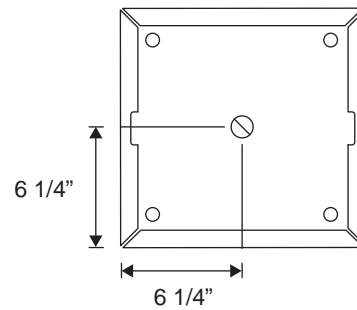

### DIMENSIONS/MOUNTING DATA

Max. Weight: 17 LBS.