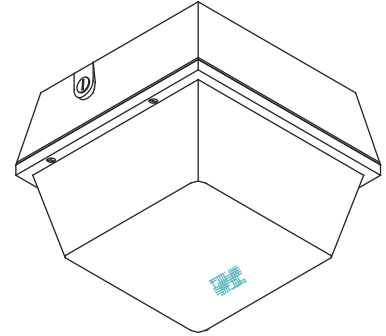

White powdercoat steel reflector

LENS:

Vandal resistant prismatic polycarbonate lens

SOCKET:

HID: Porcelain 4KV pulse rated medium base socket with nickel-plated screw shell
PL: Plug-in type, GX24Q-4

MOUNTING:

Mount directly over a 4" recessed outlet box, or use 1/2" surface conduit

ELECTRICAL:

High Pressure Sodium: 35W to 150W
Metal Halide: 50W to 150W
Compact Fluorescent¹: 52W to 84W (2x26, 2x32, 2x42)
120-277V electronic ballast

LISTING & RATINGS:

CSA: Listed for wet locations

WARRANTY:

Guaranteed for one year against mechanical defects in manufacture

*** SPECIFICATIONS SUBJECT TO CHANGE WITHOUT NOTICE***

ORDERING INFORMATION

CATALOG#	DESCRIPTION	VOLTAGE	BALLAST
Fluorescent¹			
MC2X26DL¹	52 WATT PL	120-277	ELECTRONIC
MC2X32DL¹	64 WATT PL	120-277	ELECTRONIC
MC2X42DL¹	84 WATT PL	120-277	ELECTRONIC
¹ Battery back-up available by adding "B1" to end of part code for 120V or "B2" for 277V.			
High Pressure Sodium			
MCHPA35L	35 WATT HPS	120	R-NPF
MCHPA50L	50 WATT HPS	120	R-NPF
MCHPA70L	70 WATT HPS	120	R-NPF
MCHPA100L	100 WATT HPS	120	R-NPF
MCHPA150L	150 WATT HPS	120	R-NPF
MCHPQ70L	70 WATT HPS	QUAD TAP	HX-HPF
MCHPQ100L	100 WATT HPS	QUAD TAP	HX-HPF
MCHPQ150L	150 WATT HPS	QUAD TAP	HX-HPF
Metal Halide			
MCMHQ50L	50 WATT MH	QUAD TAP	HX-HPF
MCMHQ70L	70 WATT MH	QUAD TAP	HX-HPF
MCMHQ100L	100 WATT MH	QUAD TAP	HX-HPF
MCMHQ150L	150 WATT MH	QUAD TAP	HX-HPF
Lamp(s) included			

Catalog Number

Notes

Job/Title

MC

12" Medium Canopy