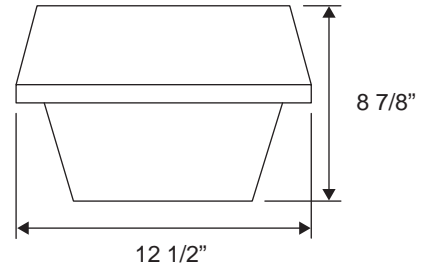

### DIMENSIONS/MOUNTING DATA

Max. Weight: 17 LBS.