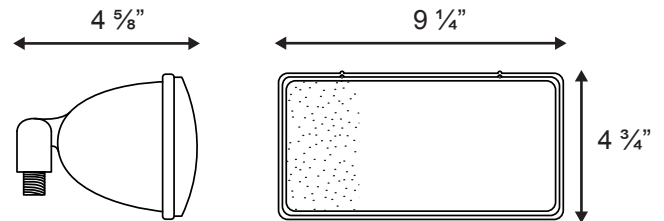

DIMENSIONS/MOUNTING DATA

ORDERING INFORMATION

CATALOG#	DESCRIPTION	VOLTAGE	COLOR	BALLAST
Fluorescent				
FL10F13	13 WATT PL	120	BLACK	MAGNETIC
FL10F13BR	13 WATT PL	120	BRONZE	MAGNETIC
FL10F13GR	13 WATT PL	120	GREEN	MAGNETIC
FL10F13WH	13 WATT PL	120	WHITE	MAGNETIC
FL10F26	26 WATT PL	120	BLACK	MAGNETIC
FL10F26BR	26 WATT PL	120	BRONZE	MAGNETIC
FL10F26GR	26 WATT PL	120	GREEN	MAGNETIC
FL10F26WH	26 WATT PL	120	WHITE	MAGNETIC
Lamp(s) included				

ACCESSORIES

CATALOG#	DESCRIPTION
GRSTK	GROUND STAKE