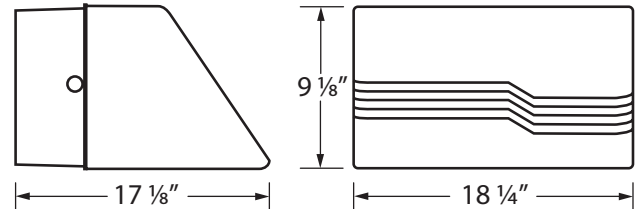

DIMENSIONS DATA

Max. Weight 30 lbs.

ORDERING INFORMATION (HID)

CATALOG#	DESCRIPTION	VOLTAGE	BALLAST
HIGH PRESSURE SODIUM			
OSCHPQ400L	400 WATT HPS	120/208/240/277	CWA
OSCHPE400L	400 WATT HPS	480	CWA
PULSE START METAL HALIDE			
OSCPQ320L	320 WATT PSMH	120/208/240/277	CWA
OSCPQ320L	320 WATT PSMH	480	CWA
OSCPQ350L	350 WATT PSMH	120/208/240/277	CWA
OSCPQ350L	350 WATT PSMH	480	CWA
OSCPQ400L	400 WATT PSMH	120/208/240/277	CWA
OSCPQ400L	400 WATT PSMH	480	CWA
Lamp included			

NOTES:

CONSULT FACTORY FOR BALLAST INFORMATION