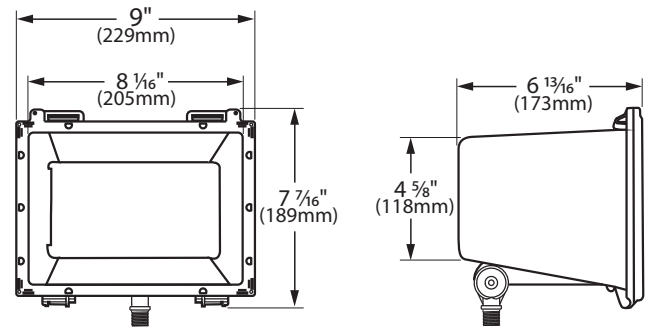

*** SPECIFICATIONS SUBJECT TO CHANGE WITHOUT NOTICE***

DIMENSIONS DATA

ORDERING INFORMATION

CATALOG#	DESCRIPTION	VOLTAGE	INPUT POWER
SFLED20W	20 WATT LED	120-277VAC	26.2 WATTS