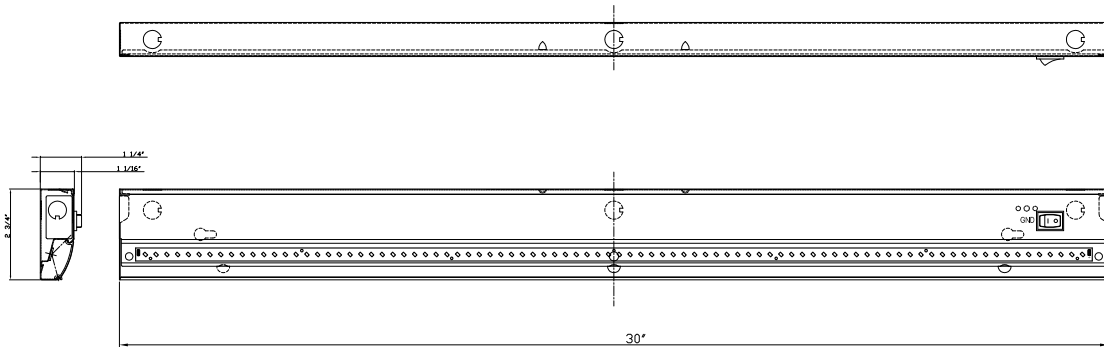

LINE DRAWING

CONSTRUCTION

Housing Material
Stamped Metal Housing

Housing Finish
White

Diffuser Material
Acrylic

Diffuser Finish
Clear Frosted

Linkable
No

Power Switch
On/Off Rocker Switch

ELECTRICAL SPECIFICATIONS

Input Voltage
120V

Input Wattage
15.08 W

Color Temp
3000K

MODEL :		TYPE
PROJECT :		
PREPARED BY :	DATE :	

ELECTRICAL SPECIFICATIONS CONT.

Input Current
127.20 mA

Efficacy
72+ lm/W