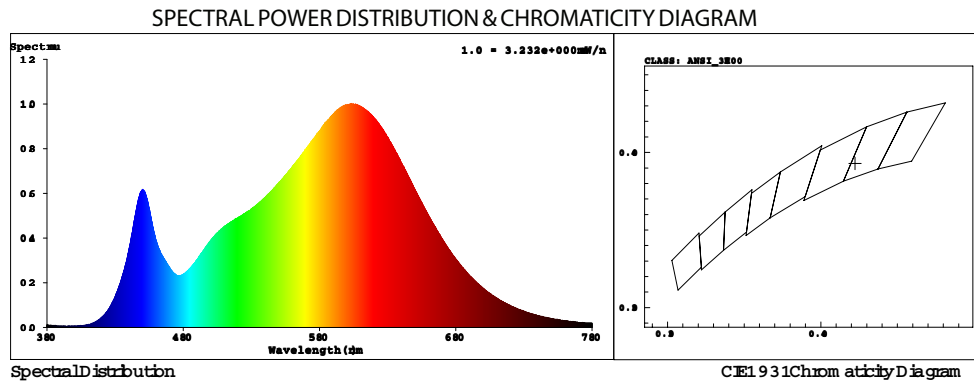

MODEL :		TYPE
PROJECT :		
PREPARED BY :	DATE :	

ELECTRICAL SPECIFICATIONS CONT.

Input Current
127.20 mA

Efficacy
72+ lm/W

Power Factor
> 0.9

Frequency
60 Hz

CRI
83 +

Lumens
1000+ lm

Dimmable
Yes

*Please consult factory for list of approved dimmers

PERFORMANCE SPECIFICATIONS

CERTIFICATIONS/WARRANTY

Listing
ETL Listed

Location Rating:
Suitable for damp locations

Warranty

Guaranteed for three years from the purchase date of the product, against mechanical defects in manufacturing.