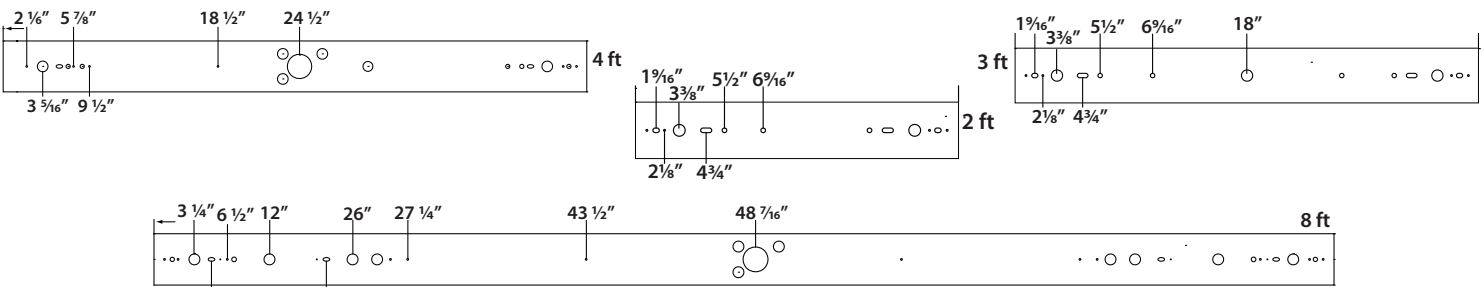

MOUNTING INFORMATION