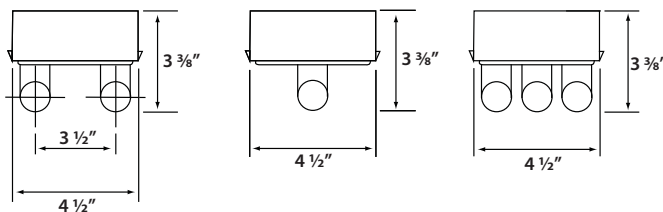

LAMP CONFIGURATION

ACCESSORIES

REFLECTORS				
	2'	3'	4'	(2x4') = 8'
Symmetric	ACSLWX2	ACSLWX3	ACSLWX4	ACSLWX8
Asymmetric	ACSLWZ2	ACSLWZ3	ACSLWZ4	ACSLWZ8
Industrial			ACSLWI4	ACSLWI8
Slotted			ACSLWY4	ACSLWY8
Specular	excluded when using 8ft lamps		ACSLWV4	ACSLWV8
WIREGUARDS				
	2'	3'	4'	(2x4') = 8'
Strip			ACSLW4WG	ACSLW8WG
Industrial Reflector			ACSLWX4WG	ACSLWX8WG