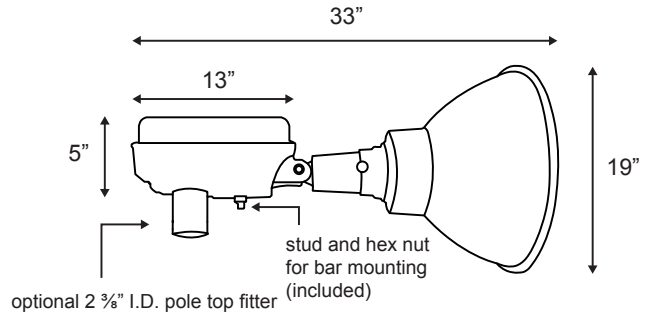

REFLECTOR:

Aluminum reflector

LENS:

Clear flat tempered glass lens

SOCKET:

Porcelain 5KV pulse rated mogul base socket with nickel-plated screw shell

MOUNTING:

Standard: Integral threaded stud with hex nut, washer, and lockwasher included for mounting to pre-drilled mounting bar or for attachment of pole top fitter (SPL PTF)

Lamp included

Integral threaded stud for mounting is included.
Optional pole top fitter or yoke mount must be ordered separately from chart below.

CATALOG#	DESCRIPTION
Mounting Options	
SPL PTF	2-3/8" TENON MOUNT POLE TOP FITTER
SPL YOKE	YOKE MOUNT WITH HARDWARE

Catalog Number
Notes
Job/Title

SP

Sportlighter

DIMENSIONS/MOUNTING DATA

Max. Weight: 45 LBS.