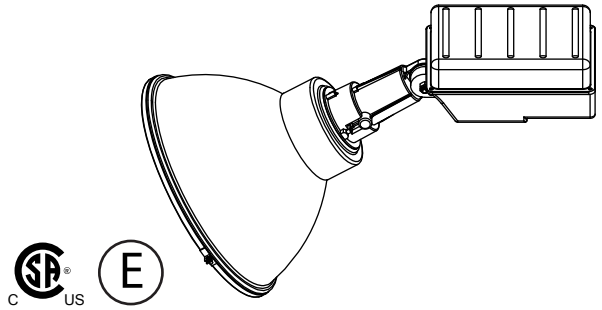

REFLECTOR:

Aluminum reflector

LENS:

Clear flat tempered glass lens

SOCKET:

Porcelain 5KV pulse rated mogul base socket with nickel-plated screw shell

MOUNTING:

Standard: Integral threaded stud with hex nut, washer, and lockwasher included for mounting to pre-drilled mounting bar or for attachment of pole top fitter (SPL PTF)

Optional: Pole top fitter (SPL PTF) or yoke (SPL YOKE) with "no tools needed" adjustment handles that attach to sides of body.

ELECTRICAL:

Metal Halide: 1000W to 1500W
Pulse Start: 400W

LISTING & RATINGS:

CSA: Listed for wet locations

WARRANTY:

Guaranteed for one year against mechanical defects in manufacture

*** SPECIFICATIONS SUBJECT TO CHANGE WITHOUT NOTICE***

ORDERING INFORMATION

CATALOG#	DESCRIPTION	VOLTAGE	BALLAST
Pulse Start Metal Halide			
SP1PQ40L	400 WATT PSMH	QUAD TAP	CWA
SP1PE40L	400 WATT PSMH	480	CWA
Metal Halide			
SP1MQ14L	1000 WATT MH	QUAD TAP	CWA
SP1MF14L	1000 WATT MH	5-TAP	CWA
SP1MQ15L	1500 WATT MH	QUAD TAP	CWA
SP1ME15L	1500 WATT MH	480	CWA

Lamp included

Integral threaded stud for mounting is included.
Optional pole top fitter or yoke mount must be ordered separately from chart below.

CATALOG#	DESCRIPTION
Mounting Options	
SPL PTF	2-3/8" TENON MOUNT POLE TOP FITTER
SPL YOKE	YOKE MOUNT WITH HARDWARE

Catalog Number
Notes
Job/Title

SP

Sportlighter