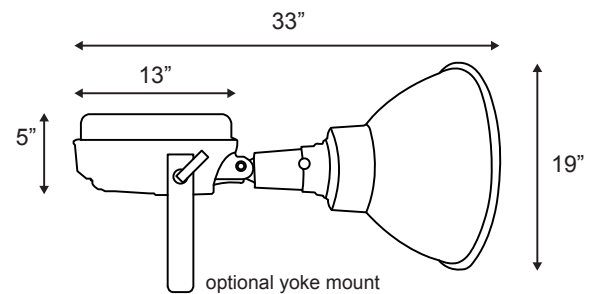

REFLECTOR:

Aluminum reflector

LENS:

Clear flat tempered glass lens

SOCKET:

Porcelain 5KV pulse rated mogul base socket with nickel-plated screw shell

MOUNTING:

Standard: Integral threaded stud with hex nut, washer, and lockwasher included for mounting to pre-drilled mounting bar or for attachment of pole top fitter (SPL PTF)

Lamp included

Integral threaded stud for mounting is included.
Optional pole top fitter or yoke mount must be ordered separately from chart below.

CATALOG#	DESCRIPTION
Mounting Options	
SPL PTF	2-3/8" TENON MOUNT POLE TOP FITTER
SPL YOKE	YOKE MOUNT WITH HARDWARE

Catalog Number
Notes
Job/Title

SP

Sportlighter

DIMENSIONS/MOUNTING DATA

Max. Weight: 45 LBS.