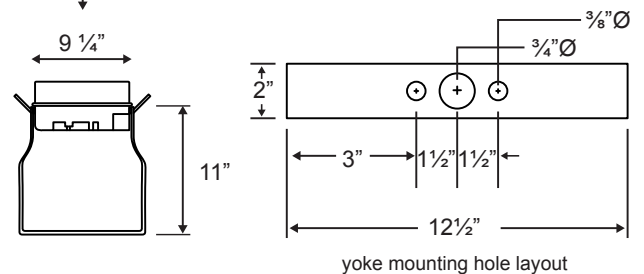

DIMENSIONS/MOUNTING DATA