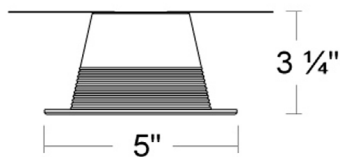

- White Baffle/White Ring
- Black Baffle/Black Ring
- Mocha Baffle/Mocha Ring
- Satin Nickel Baffle/Satin Nickel Ring
- Black Baffle/White Ring

**ORDERING INFORMATION**

**ORDERING INFORMATION**

SERIES	TRIM COLOR
TM4A	[ -WH/WR ] : White Baffle/White Ring
	[ -BK/BK ] : Black Baffle/Black Ring
	[ -MO/MO ] : Mocha Baffle/Mocha Ring
	[ -SN/SN ] : Satin Nickel Baffle/Satin Nickel Ring
	[ -BK/WR ] : Black Baffle/White Ring