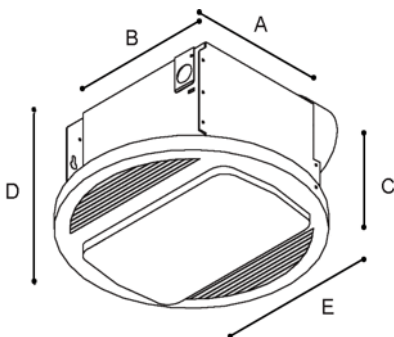

### features:

- 50 cfm / 3.5 sones or 70 cfm / 3.5 sones
- Galvanized steel housing
- Built-in mounting tabs and junction box
- Molded 4" duct adapter
- Attractive molded off white grille
- 60 Watt lamp max (not included)
- Independently tested for CFM and SONE rating
- CSA listed for damp location
- Operating Voltage 120

### dimensions:

model	A	B	C	D	E
TERBFV50L	6 5/8"	7 3/4"	5 3/4"	12"	10"
TERBFV70L	6 5/8"	7 3/4"	5 3/4"	12"	10"