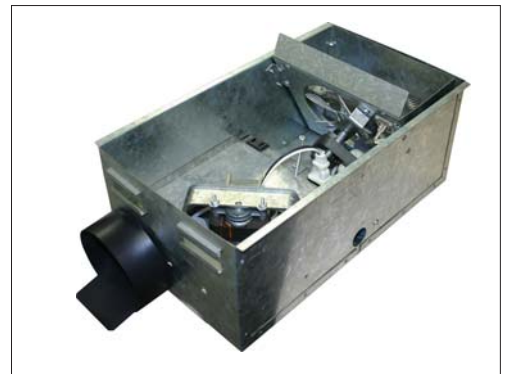

Project: _____

Fixture Type: _____

Location: _____

Contact / Phone: _____

TERBFV70LH Contractor Series Bathfan

The TERBFVLH Series comes in 70 cfm.
Built in galvanized steel mounting brackets make for easy installation.
Includes a 1100 watt heating element and allows for a 100 watt lamp
(not included). The TERBFVLH is CSA listed for damp location.

features:

- 70 cfm / 4.0 sones
- Galvanized steel housing
- Built-in junction box
- Molded 4" duct adapter
- Attractive molded off white grille
- Precision balanced for quiet operation
- 100 Watt lamp max (not included)
- 1100 Watt heating element-fan forced
- CSA listed for damp location
- Operating Voltage 120V

ordering information:

model	sones rating	cfm	amps	volts	max lamp
TERBFV70LH	4.0	70	8.5A	120	100W A-19

dimensions:

model	A	B	C	D	E
TERBFV70LH	7 3/4"	14"	5 3/4"	17 3/4"	12 1/4"

other available faceplates:

TERFP7LHBZ