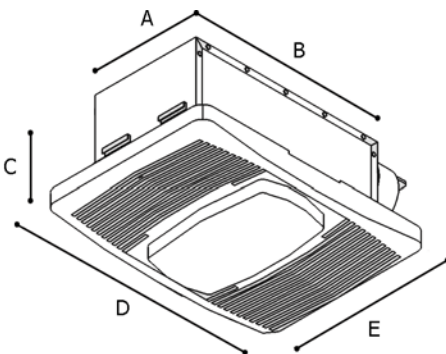

Project: _____

Fixture Type: _____

Location: _____

Contact / Phone: _____

TERBFV70LH Contractor Series Bathfan

The TERBFVLH Series comes in 70 cfm.
Built in galvanized steel mounting brackets make for easy installation.
Includes a 1100 watt heating element and allows for a 100 watt lamp
(not included). The TERBFVLH is CSA listed for damp location.

features:

- 70 cfm / 4.0 sones
- Galvanized steel housing
- Built-in junction box
- Molded 4" duct adapter
- Attractive molded off white grille
- Precision balanced for quiet operation
- 100 Watt lamp max (not included)
- 1100 Watt heating element-fan forced
- CSA listed for damp location
- Operating Voltage 120V

ordering information:

model	sones rating	cfm	amps	volts	max lamp
TERBFV70LH	4.0	70	8.5A	120	100W A-19

dimensions:

model	A	B	C	D	E
TERBFV70LH	7 3/4"	14"	5 3/4"	17 3/4"	12 1/4"

other available faceplates:

TERFP7LHBZ