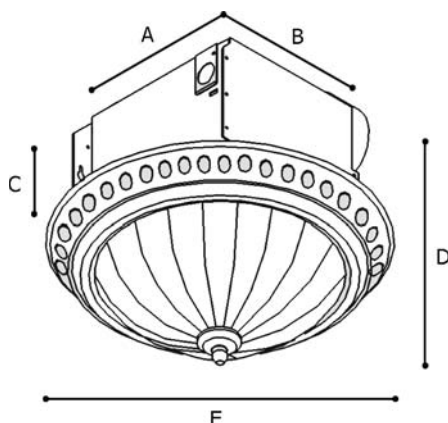

## TERBFV70LMGS TERBFV70LMGW Decorative Series Bathfans

The Decorative Series comes in the 70 cfm model. Precision stamped air openings make for maximum airflow and the frosted glass globe makes an attractive addition to any bathroom. The Decorative Series uses a two 60 watt lamps (not included).

### features:

- 70 cfm / 3.5 sones
- Galvanized steel housing
- Built-in mounting tabs and junction box
- Molded 4" duct adapter
- Precision stamped 360° air openings
- Two 60 Watt lamps max (not included)
- Precision balanced for quiet operation
- Frosted glass globe
- CSA listed for damp location
- Operating Voltage 120V

### dimensions:

model	A	B	C	D	E
TERBFVLMG	7 3/4"	6 3/4"	5 3/4"	5 3/4"	13 1/4"