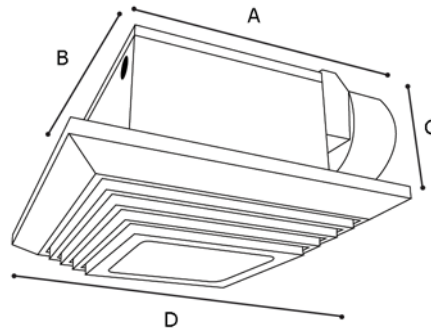

Project: _____

Fixture Type: _____

Location: _____

Contact / Phone: _____

TERBFV90L TERBFV110L Contractor Series Bathfans

The Contractor Series comes in a 90 cfm and 110 cfm unit. Both include a 4" duct adapter and are CSA listed for damp location. This Contractor Series bathfan also uses a 60 watt lamp (not included).

features:

- 90cfm / 3.5 sones or 110cfm / 3.5 sones
- Galvanized steel housing
- Built-in mounting tabs and junction box
- Molded 4" duct adapter
- Attractive molded off white grille
- Dishwasher safe (grille only)
- 60 Watt lamp max (not included)
- Independently tested for CFM and SONE rating
- Operating Voltage 120V

ordering information:

model	sones rating	cfm	amps	volts	max lamp
TERBFV90L	3.5	90	7.1A	120	60W A-LAMP
TERBFV110L	3.5	110	2.1A	120	60W A-LAMP

dimensions:

A	B	C	D
11 1/4"	8"	6 3/8"	12 1/4"

other available faceplates: