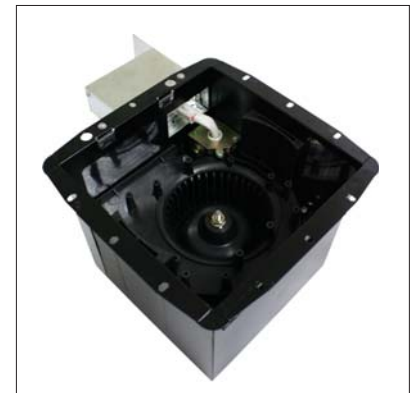

## TERBFVQG2 Quiet Series Bathfan

The TERBFVQG2 Series comes in a 50-80 cfm size. It includes a 4" duct and is (c)UL listed for damp location. The fixture also includes a 2 button switch for high and low settings.

### features:

- 50-80 cfm / 0.5-1.0 sones
- Black painted body
- Adjustable mounting brackets included for easy installation
- Fan and motor removable for easy maintenance
- 2-Button switch for high and low operation(included)
- Operating Voltage 120 volts, 60 Hz
- 4" Duct adapter
- UL, CUL Certified
- HVI Certified