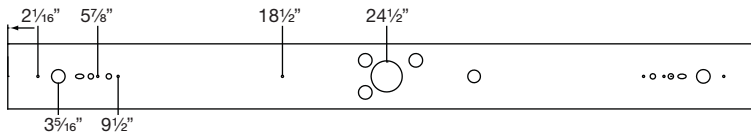

CONSTRUCTION:

Cold rolled steel body for exceptional strength and durability. A direct/indirect perforated diffuser that effectively directs light while adding a soft glow to the fixture. Quarter turn latches secure channel cover for easy wire way access. Perforated center lens is easily removed for cleaning. Studs on either side of lens for hassle free relamping. U.L. listed for direct mounting on low density ceilings.

FINISH:

Housing is powder coat painted after fabrication. Three-stage iron phosphate pretreatment for maximum paint adhesion and rust inhibitors provide safe handling and corrosion protection. Parts are finished in a white high reflectance lighting grade baked enamel.

ELECTRICAL:

CONSULT FACTORY FOR BALLAST INFORMATION

WARRANTY:

Guaranteed one year from the purchase date of the product, against mechanical defects in manufacturing.

*** SPECIFICATIONS SUBJECT TO CHANGE WITHOUT NOTICE***

ORDERING INFORMATION

UR

Sample Part Code: UR2454D

SERIES	LAMP QTY	LENGTH	LAMP WATTAGE	VOLTAGE	EMERGENCY BALLAST	CABLE HANGER
UR: UR Series	1: 1 Lamp 2: 2 Lamp	4: 4'	28: 28W T5 32: 32W T8 54: 54W T5HO	A: 120V B: 277V D: 120-277V	BLANK: No options B1: 500 lumens 1 lamp B2: 1400 lumens 1 lamp B3: 1400 lumens 2 lamp** Factory Installed **T8 only	**OPTIONAL** CH: Cable Hanger kit Comes with: Canopies Power cord

MOUNTING INFORMATION