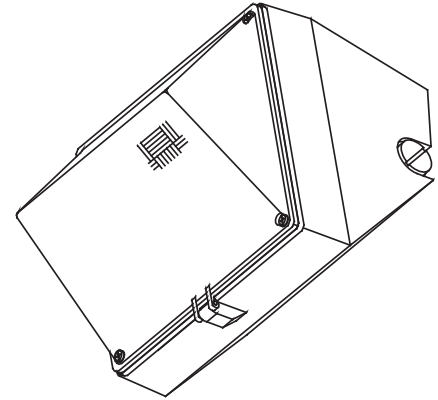

TAMLITE LIGHTING

660 NW Peacock Blvd. Port St. Lucie, FL 34986
tel: (772) 878-4944 or on the web at www.tamliteusa.com

SPECIFICATION & FEATURES

Catalog Number
Notes
Job/Title

W1

W1 Wall Pack

HOUSING:

W1 Series has a die cast aluminum housing, removable hinged door with gasket and captive stainless steel screws, coin plugs with O-rings for 1/2" conduit entry or photocell installation, and bronze powdercoat finish.

REFLECTOR:

Formed aluminum reflector

LENS:

Molded wedge shaped prismatic surface borosilicate glass lens with gasket.

SOCKET:

HID: Porcelain 4KV pulse rated medium base socket with nickel-plated screw shell.

MOUNTING:

Optional cast aluminum mounting plate mounts directly over a 4" recessed outlet box or use 1/2" surface mount conduit connection.

SOURCE / WATTAGE:

High Pressure Sodium: 35W to 100W
Metal Halide: 50W to 100W

LISTING & RATINGS:

UL or CSA: Listed for wet locations.

WARRANTY:

Guaranteed for one year against mechanical defects in manufacturing.

*** SPECIFICATIONS SUBJECT TO CHANGE WITHOUT NOTICE***