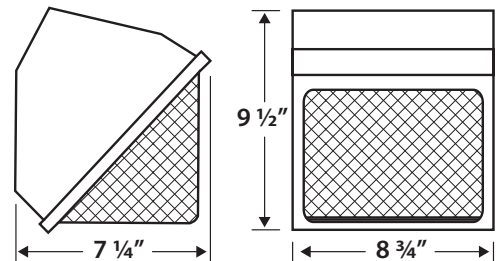

Max. Weight 12 lbs.

ACCESSORIES	
CATALOG#	DESCRIPTION
W1 GLASS	REPLACEMENT GLASS LENS
W1PLATE	MOUNTING PLATE
W1FC KIT	FULL CUTOFF KIT
W1GS KIT	GLARE SHIELD KIT
W1WG KIT	WIRE GUARD KIT

TAMLITE LIGHTING

SPECIFICATION & FEATURES