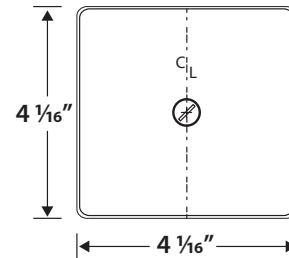

Max. Weight 12 lbs.

ACCESSORIES	
CATALOG#	DESCRIPTION
W1 GLASS	REPLACEMENT GLASS LENS
W1PLATE	MOUNTING PLATE
W1FC KIT	FULL CUTOFF KIT
W1GS KIT	GLARE SHIELD KIT
W1WG KIT	WIRE GUARD KIT

TAMLITE LIGHTING

SPECIFICATION & FEATURES