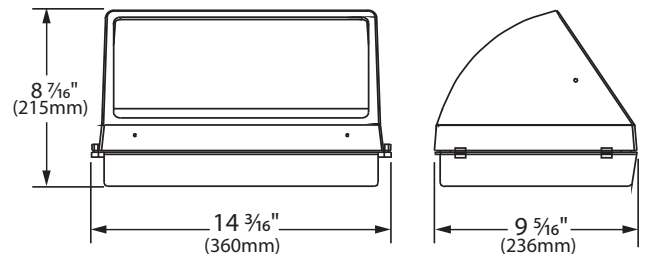

*** SPECIFICATIONS SUBJECT TO CHANGE WITHOUT NOTICE***

DIMENSIONS DATA

ORDERING INFORMATION

CATALOG#	DESCRIPTION	VOLTAGE	INPUT POWER
W7LED30W	30 WATT LED	120-277VAC	60 WATTS