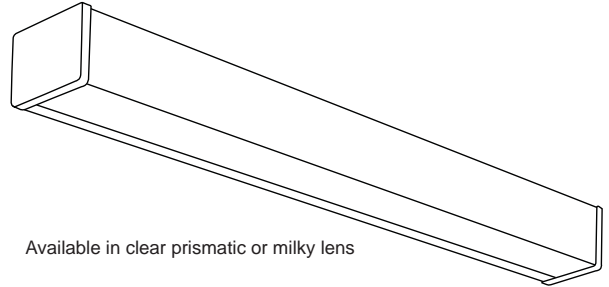

Available in clear prismatic or milky lens

APPLICATIONS:

The Wall Bracket (WB) Series is a great choice for residential and commercial applications where an attractive and durable fixture is required. Some examples of ideal applications would be entry ways, the walls or ceiling in a corridor, stairwells as well as bathrooms.

CONSTRUCTION:

Housing is formed from 23 gauge cold rolled steel for exceptional strength and durability. The body is a one piece folded construction. This fixture comes with slide on and off end caps.

FINISH: