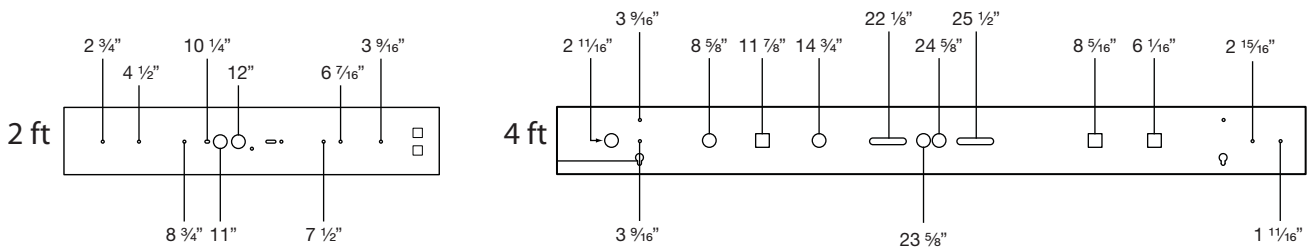

MOUNTING INFORMATION

Application and Performance Specification Information is Subject to Change Without Notification

FLU2010V3