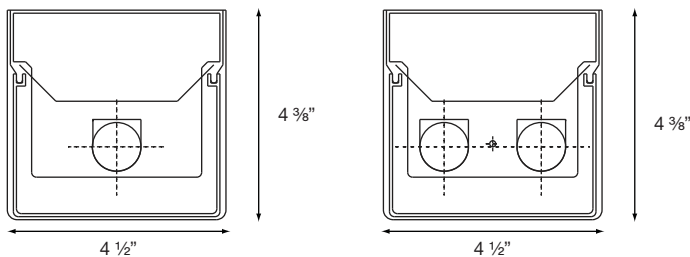

LAMP CONFIGURATION