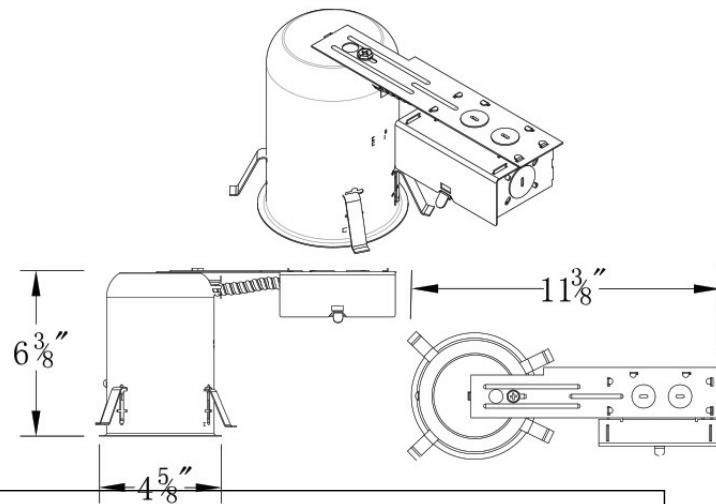

Catalog #:	09/27/2016
Project:	Type:
Prepared By:	

DESCRIPTION

4" IC-Rated, Airtight Remodel Housing with Wago Quick Connectors
 Line Voltage: 120V - 50W R/PAR20

HOUSING

IC rated air-tight housing, thermally protected against misuse of insulation materials and improper lamping
 J-box is listed for through-branch circuit wiring with (6) 1/2" knockouts, (1) 3/4" knockout and (4) pry-outs Romex cable clamp
 Housing adjusts to accommodate various ceiling thicknesses
 5 1/2" height allows use in 2" x 6" construction
 Ceiling Cutout Size : 4.22"

SOCKET

Medium base porcelain socket on adjustable mounting bracket for proper lamp positioning

LISTINGS/RATINGS/COMPLIANCE

UL, C-UL listed for damp location, feed through wiring and direct contact with insulation

*** SPECIFICATIONS SUBJECT TO CHANGE WITHOUT NOTICE***

IC Series

4" IC-Rated Airtight Remodel Housing

SPECIFICATIONS / DIMENSIONS

ORDERING INFORMATION

Sample Part Code: IC104RAT

IC	104RAT
SERIES	CONFIGURATION