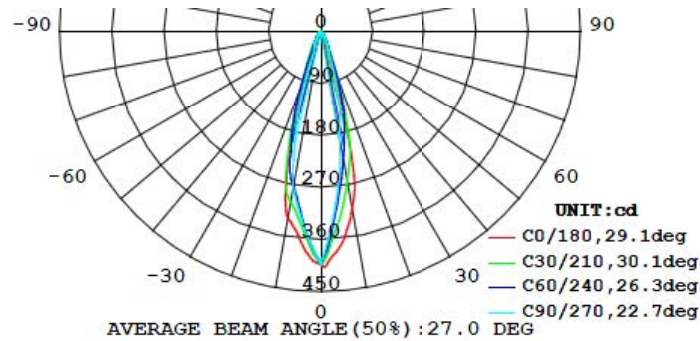

Color Temperature
 6000K

Rated Life
 L70 35,000 Hrs.

MODEL :		TYPE
PROJECT :		
PREPARED BY :	DATE :	

MOUNTING SPECIFICATIONS

Socket
 Install on wall socket directly.

LUMINOUS INTENSITY DISTRIBUTION

CERTIFICATIONS/WARRANTY