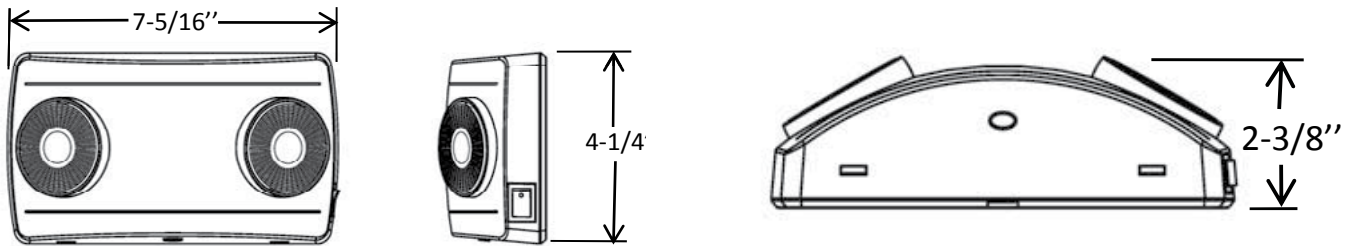

MODEL :		TYPE
PROJECT :		
PREPARED BY :	DATE :	

SERIES SPECIFICATIONS

The RESLR-1 is the first Residential or Commercial applicable emergency light in the emergency lighting market. The RESLR-1 is a thermoplastic high lumen LED emergency light that simply plugs into a basic Nema 5-15 wall Socket and offers two 2 Watt SMD High Power LED heads that are fully adjustable, glare free and provide over 250 lumens of Egress lighting at 6k for 90 minutes in emergency operation.

LINE DRAWING

CONSTRUCTION

Housing
 Injection-molded, engineering grade, 5VA flame retardant, high-impact resistant, thermoplastic.

LED Lamp Heads
 Two fully adjustable glare-free round shaped light heads.

ORDERING INFORMATION

Sample Part Number: RESLR-1

Carton Dimensions: 7.8x4.44x2.51IN
 198x113x64MM

Case Dimensions: 16.34x8.46x9.84IN
 415x215x250MM

Case Qty: 12 Pcs

RESLR-1	
SERIES	HOUSING COLOR
RESLR-1	[BLANK] : White