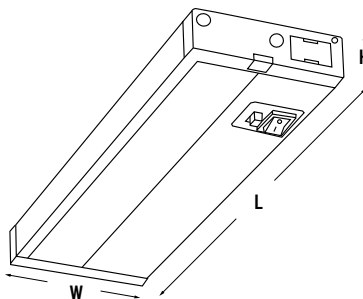

LINE DRAWING